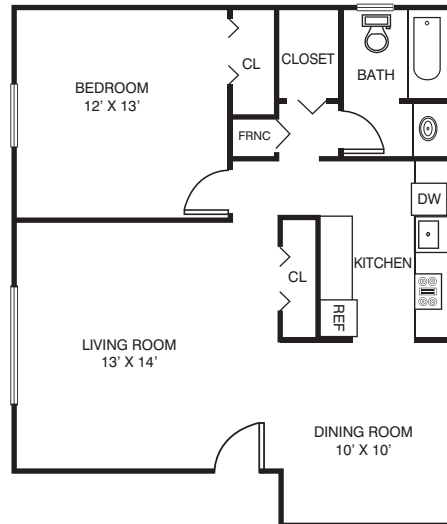

Brighton
FRENCH COURT

Leisurely Manor Living -
with an Accent on Convenience

STUDIO

450 sf

ONE BEDROOM

lower 690 sf
upper 715 sf

Floor Plans

Our comfortable design highlights the luxurious accommodations that are at the heart of the French Court experience.

The location couldn't be better, near historic Erie Canal where you can enjoy biking, walking & jogging.

Close to colleges, shops, boutiques and restaurants.

TWO BEDROOM

lower 840 sf
upper 865 sf

Brighton
FRENCH COURT