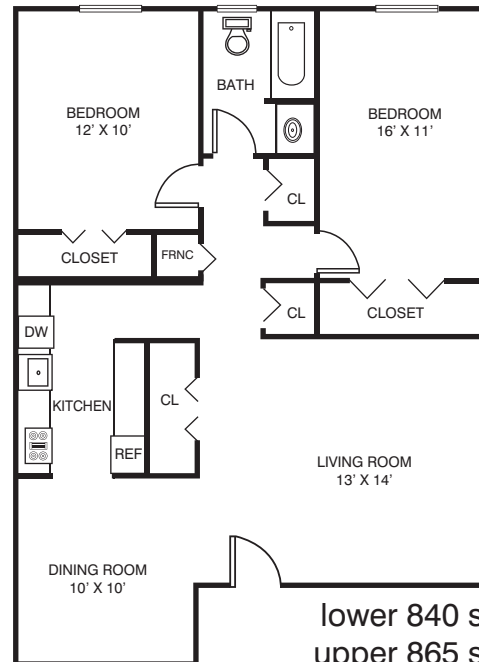

Brighton
FRENCH COURT

Leisurely Manor Living -
with an Accent on Convenience

STUDIO

450 sf

ONE BEDROOM

lower 690 sf
upper 715 sf

Floor Plans

Our comfortable design highlights the luxurious accommodations that are at the heart of the French Court experience.

The location couldn't be better, near historic Erie Canal where you can enjoy biking, walking & jogging.

Close to colleges, shops, boutiques and restaurants.

TWO BEDROOM

lower 840 sf
upper 865 sf

Brighton
FRENCH COURT