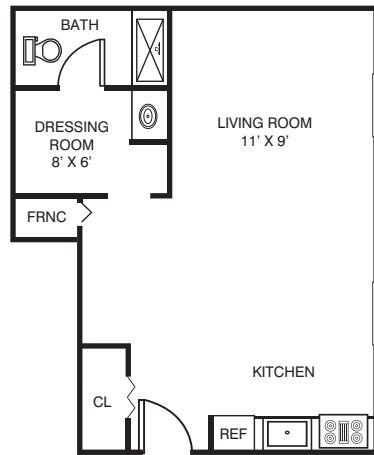

Brighton
FRENCH COURT

Leisurely Manor Living -
with an Accent on Convenience

STUDIO

450 sf

ONE BEDROOM

lower 690 sf
upper 715 sf

Floor Plans

Our comfortable design highlights the luxurious accommodations that are at the heart of the French Court experience.

The location couldn't be better, near historic Erie Canal where you can enjoy biking, walking & jogging.

Close to colleges, shops, boutiques and restaurants.

TWO BEDROOM

lower 840 sf
upper 865 sf

Brighton
FRENCH COURT